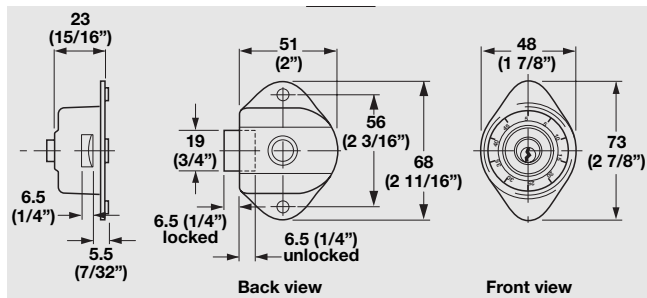

## Mastercombi Locker Locks

**Mastercombi** for the installation in metal doors up to 3 mm (1/8") thick

For wood doors see extension set below.