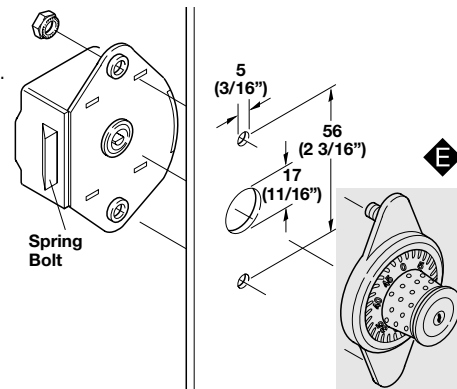

Please Note:

- Each lock comes with 5 pre-determined combinations.
- Different combinations can not be chosen or programmed by end user.
- Control key is required to set a new combination.
- Please order control key separately.
- Please order left or right lock per diagram below.