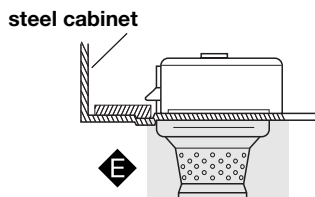

## Mastercombi Locker Locks

**Mastercombi** for the installation in metal doors up to 3 mm (1/8") thick

For wood doors see extension set below.