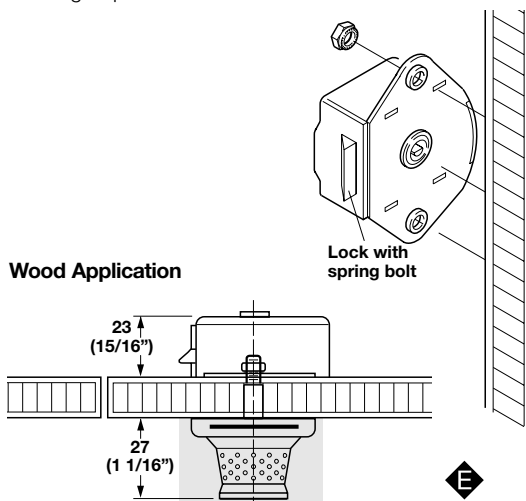

### Control key for Mastercombi.

Please order separately.

Cat. No.	231.13.091
----------	------------

Packing: 1 pc.

Door hinged on left = Left lock

Door hinged on right = Right lock

### Wood Application

**Extension set** for Mastercombi, allows for installation in wood doors from 17.5 mm (11/16") to 19 mm (3/4") thick. Consists of: 1 locking pin, 1 cylinder pin, 1 driver extension and 2 screw extensions.

### Dimensions in mm

Inches are approximate

Dimensional data not binding.  
We reserve the right to alter specifications without notice.