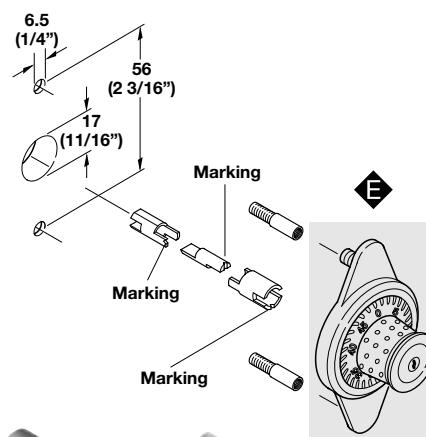

### Control key for Mastercombi.

Please order separately.

Cat. No.	231.13.091
----------	------------

Packing: 1 pc.

Door hinged on left = Left lock

Door hinged on right = Right lock

### Wood Application

**Extension set** for Mastercombi, allows for installation in wood doors from 17.5 mm (11/16") to 19 mm (3/4") thick. Consists of: 1 locking pin, 1 cylinder pin, 1 driver extension and 2 screw extensions.

Finish: Lock housing: steel, galvanized and chromated

Cat. No.	231.14.950
----------	------------

Packing: 1 set

**Order striking plates separately.** See next page.

### Dimensions in mm

Inches are approximate

Dimensional data not binding.  
We reserve the right to alter specifications without notice.